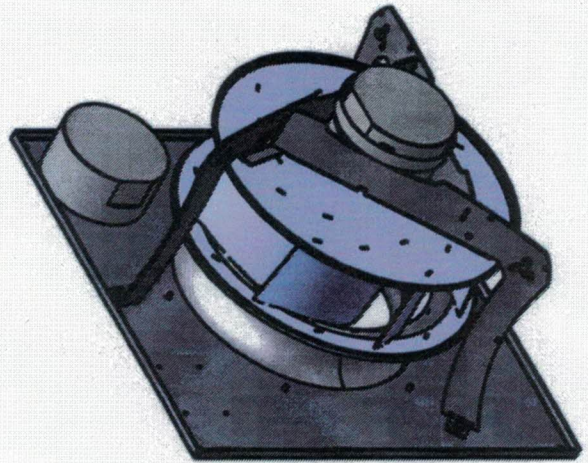

2. Nominal installation data

Max. intensity	6,1 A
Max. absorbed power	1030W
Max. air temperature	40°C

Electric cable

Toutes les cotes sont des cotes extérieures / All dimensions are outside dimensions

P. LEMMENS
AIR MOVEMENT COMPANY