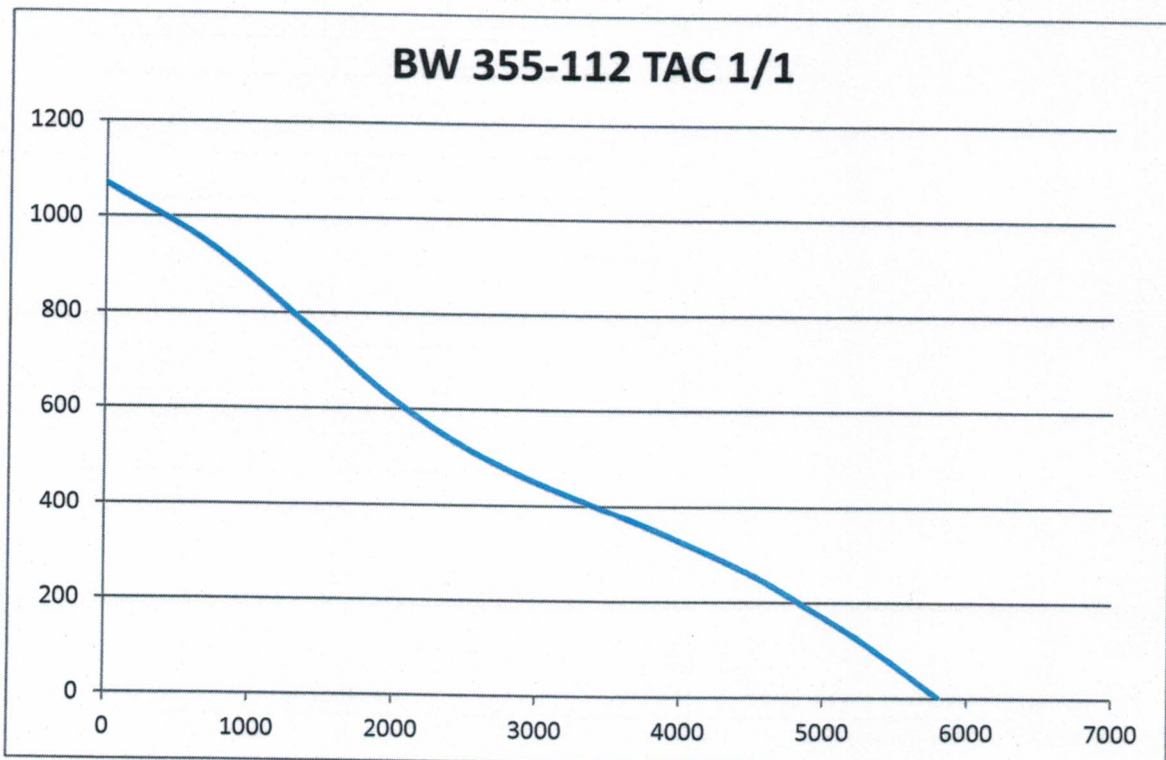

2. Nominal installation data

Max. intensity	6,1 A
Max. absorbed power	1030W
Max. air temperature	40°C

Electric cable

Toutes les cotes sont des cotes extérieures / All dimensions are outside dimensions

P. LEMMENS
AIR MOVEMENT COMPANY