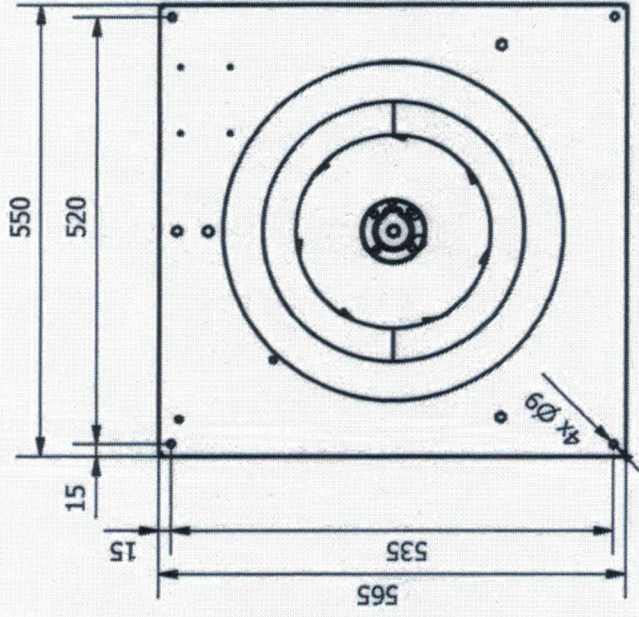

2. Nominal installation data

Max. intensity	6,1 A
Max. absorbed power	1030W
Max. air temperature	40°C

Electric cable

Toutes les cotes sont des cotes extérieures / All dimensions are outside dimensions

P. LEMMENS
AIR MOVEMENT COMPANY

PROPOSITION
N/A x N/A

Dimension:
Inch/mm:
Scale:
Scale: 1:9
Revised by: ND

Titre: BW 355-112 TAC 1/1 HS
Title:

client / customer
ISO
Révision
code client / customer code

Date: 19/05/2015
Date:
N° de plan / Drawing number