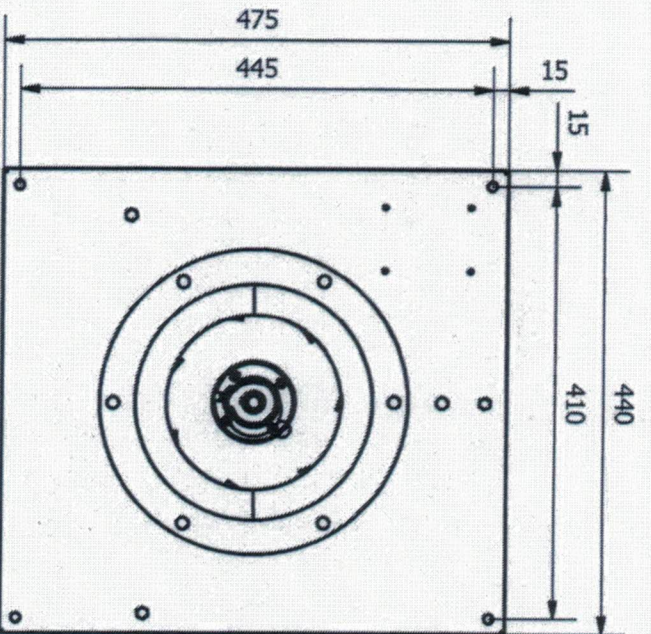

BW TAC SERIE :
Backward fans with TAC motor

BW 250-90 TAC 1/3 HS

1. Fan technical data

Code ID :	720125
Fan name :	BW 250-90 TAC 1/3 HS
Supply :	230V – 50Hz
Motor :	EON 1/3HP H.S.
Thermal class :	B
Range :	100 – 2000 m ³ /h

2. Nominal installation data

Max. intensity	2,8 A
Max. absorbed power	450W
Max. air temperature	40°C

Toutes les cotes sont des cotes extérieures / All dimensions are outside dimensions

PLEMMENS
AIR MOVEMENT COMPANY

Titre: **BW 250-90 TAC 1/3 HS**
Title:

Projet: N/A x N/A
Code: 1 : 7
Révisé par: ND

client / customer
code client / customer code

Date: 19/05/2015
N° de plan / Drawing number: **720125**

BW 315-90 TAC 1/1 HS

PROPOSITION
N/A x N/A

Dimension:
Inch/mm:
Scale:
Scale: 1:9
Revised by: ND

Titre: BW 355-112 TAC 1/1 HS
Title:

client / customer
ISO
Révision
code client / customer code

Date: 19/05/2015
Date:
N° de plan / Drawing number