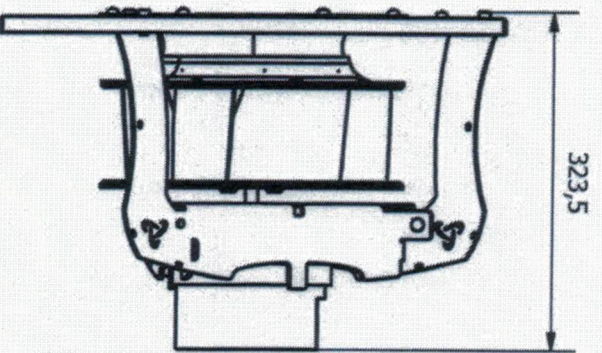

BW TAC SERIE :
Backward fans with TAC motor

BW 250-90 TAC 1/3 HS

1. Fan technical data

Code ID :	720125
Fan name :	BW 250-90 TAC 1/3 HS
Supply :	230V – 50Hz
Motor :	EON 1/3HP H.S.
Thermal class :	B
Range :	100 – 2000 m ³ /h

2. Nominal installation data

Max. intensity	2,8 A
Max. absorbed power	450W
Max. air temperature	40°C

Toutes les cotes sont des cotes extérieures / All dimensions are outside dimensions

PLEMMENS
AIR MOVEMENT COMPANY

Titre: **BW 250-90 TAC 1/3 HS**
Title:

Projet: N/A x N/A
Code: 1 : 7
Révisé par: ND

client / customer
code client / customer code

Date: 19/05/2015
N° de plan / Drawing number: **720125**

BW 315-90 TAC 1/1 HS

PROPOSITION
N/A x N/A

Dimension:
Inch/mm:
Scale:
Scale: 1:9
Revised by: ND

Titre: BW 355-112 TAC 1/1 HS
Title:

client / customer
ISO
Révision
code client / customer code

Date: 19/05/2015
Date:
N° de plan / Drawing number