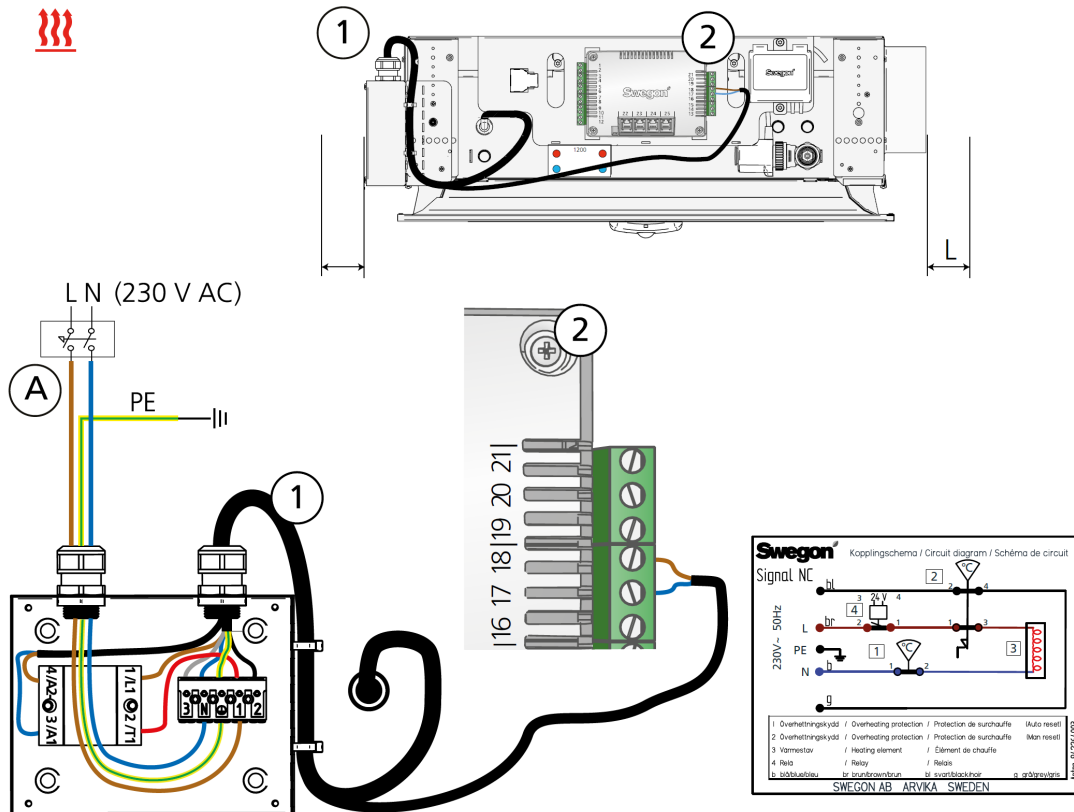

ADAPT Parasol b - X

Installation – Variant X

20160314

A: Allpolig brytare, brytavstånd >3mm
L: Min. avstånd till vägg >0,4m

A: Double-pole switch, contact separation >3mm
L: Min. distance to the wall > 0.4m

Swegon

Children of less than 3 years should be kept away unless continuously supervised. Children aged from 3 years and less than 8 years shall only switch on/off the appliance provided that it has been placed or installed in its intended normal operating position and they have been given supervision or instruction concerning use of the appliance in a safe way and understand the hazards involved. Children aged from 3 years and less than 8 years shall not plug in, regulate and clean the appliance or perform user maintenance.

The heater must be installed at least 1,8m above the floor.