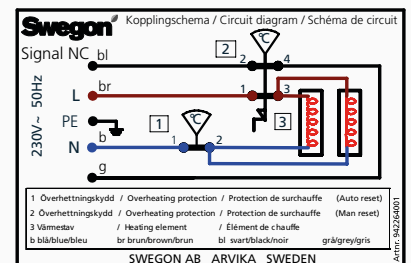

PACIFIC_b-X

Electrical heating / Elvärme

20160812

LUNA

 1. Kopplingsbox, fabriksmonterad på PACIFIC.

2. Relä Triacenheter TR

3. Allpolig brytare, brytavstånd >3mm.

1. Junction box, PACIFIC factory fitted

2. Relay TR Triac unit

3. Double-pole switch, contact separation >3mm.

Swegon

CONDUCTOR

-  1. Kopplingsbox, fabriksmonterad på PACIFIC
- 2. Relä ADAPT Triac.
- 3. Allpolig brytare, brytavstånd >3mm.

-  1. Junction box, PACIFIC factory fitted
- 2. Relay ADAPT Triac
- 3. Double-pole switch, contact separation >3mm.

~~LUNA~~ CONDUCTOR

-  1. Kopplingsbox, fabriksmonterad på PACIFIC

-  1. Junction box, PACIFIC factory fitted

The appliance is not to be used by children or persons with reduced physical, sensory or mental capabilities, or lack of experience and knowledge, unless they have been given supervision or instruction.