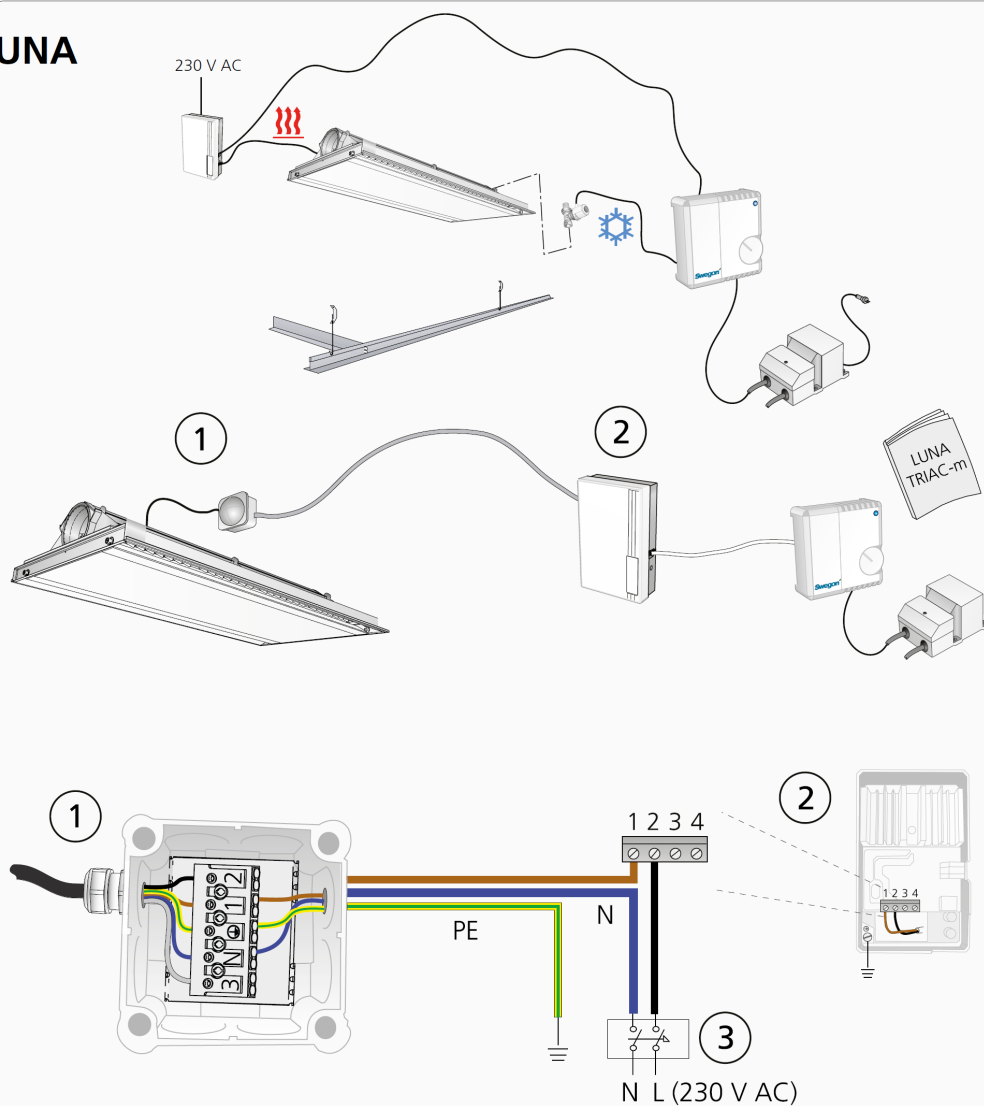

PACIFIC_b-X

Electrical heating / Elvärme

20160812

LUNA

 1. Kopplingsbox, fabriksmonterad på PACIFIC.

2. Relä Triacenheter TR

3. Allpolig brytare, brytavstånd >3mm.

1. Junction box, PACIFIC factory fitted

2. Relay TR Triac unit

3. Double-pole switch, contact separation >3mm.

Swegon

CONDUCTOR

-  1. Kopplingsbox, fabriksmonterad på PACIFIC
- 2. Relä ADAPT Triac.
- 3. Allpolig brytare, brytavstånd >3mm.

-  1. Junction box, PACIFIC factory fitted
- 2. Relay ADAPT Triac
- 3. Double-pole switch, contact separation >3mm.

~~LUNA~~ CONDUCTOR

-  1. Kopplingsbox, fabriksmonterad på PACIFIC

-  1. Junction box, PACIFIC factory fitted

The appliance is not to be used by children or persons with reduced physical, sensory or mental capabilities, or lack of experience and knowledge, unless they have been given supervision or instruction.

Children being supervised not to play with the appliance.

Instructions for heaters for mounting at high level state that the heater must be installed at least 1,8m above the floor. Necessity to allow disconnection of the appliance from the supply after installation, by accessible plug or a switch in the fixed wiring.