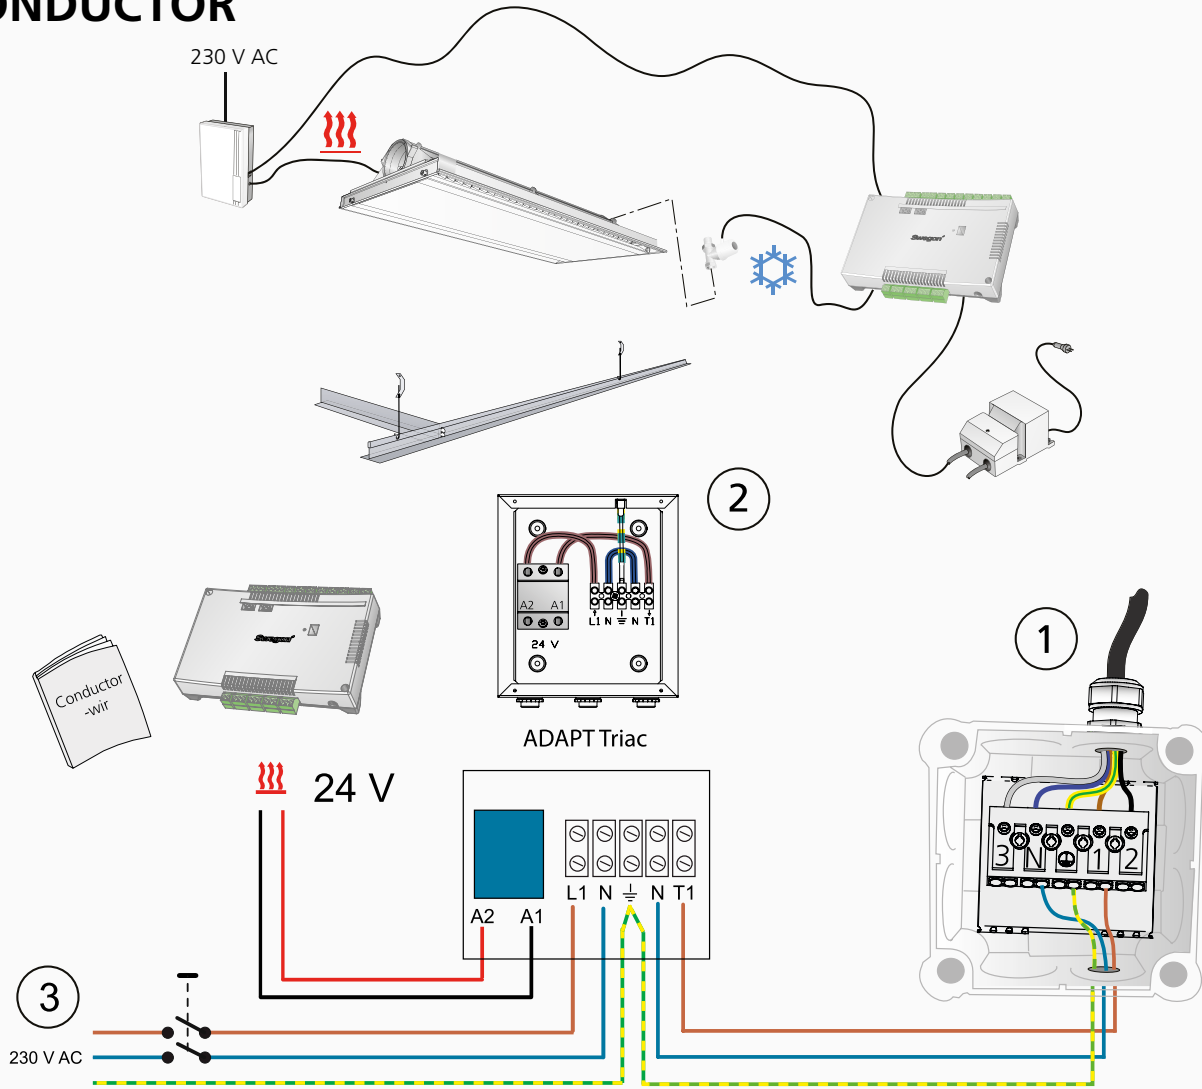

PACIFIC_b-X

Electrical heating / Elvärme

20160812

LUNA

 1. Kopplingsbox, fabriksmonterad på PACIFIC.

2. Relä Triacenheter TR

3. Allpolig brytare, brytavstånd >3mm.

1. Junction box, PACIFIC factory fitted

2. Relay TR Triac unit

3. Double-pole switch, contact separation >3mm.

Swegon

CONDUCTOR

-  1. Kopplingsbox, fabriksmonterad på PACIFIC
- 2. Relä ADAPT Triac.
- 3. Allpolig brytare, brytavstånd >3mm.

-  1. Junction box, PACIFIC factory fitted
- 2. Relay ADAPT Triac
- 3. Double-pole switch, contact separation >3mm.

~~LUNA~~ CONDUCTOR

-  1. Kopplingsbox, fabriksmonterad på PACIFIC

-  1. Junction box, PACIFIC factory fitted

The appliance is not to be used by children or persons with reduced physical, sensory or mental capabilities, or lack of experience and knowledge, unless they have been given supervision or instruction.

Children being supervised not to play with the appliance.

Instructions for heaters for mounting at high level state that the heater must be installed at least 1,8m above the floor. Necessity to allow disconnection of the appliance from the supply after installation, by accessible plug or a switch in the fixed wiring.