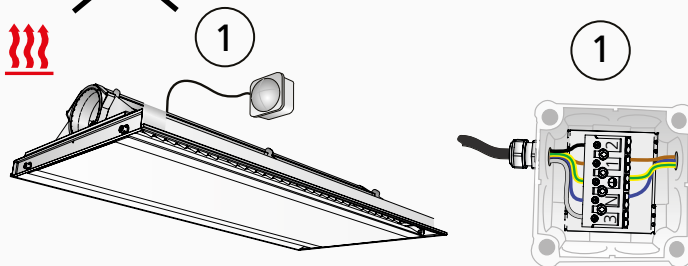

2. Relay TR Triac unit

3. Double-pole switch, contact separation >3mm.

Swegon

CONDUCTOR

-  1. Kopplingsbox, fabriksmonterad på PACIFIC
- 2. Relä ADAPT Triac.
- 3. Allpolig brytare, brytavstånd >3mm.

-  1. Junction box, PACIFIC factory fitted
- 2. Relay ADAPT Triac
- 3. Double-pole switch, contact separation >3mm.

~~LUNA~~ CONDUCTOR

-  1. Kopplingsbox, fabriksmonterad på PACIFIC

-  1. Junction box, PACIFIC factory fitted

The appliance is not to be used by children or persons with reduced physical, sensory or mental capabilities, or lack of experience and knowledge, unless they have been given supervision or instruction.

Children being supervised not to play with the appliance.

Instructions for heaters for mounting at high level state that the heater must be installed at least 1,8m above the floor. Necessity to allow disconnection of the appliance from the supply after installation, by accessible plug or a switch in the fixed wiring.